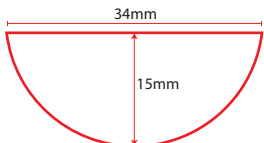

Geometric

M&S

Triangle

Calendar

Triangle v2

50mm x 20mm

76mm x 20mm

25mm Dia.

15mm Dia.

12mm Dia.

8mm Dia.

6mm Dia.

○ 2mm Pinhole

— 10mm Slit

⤿ 6mm Halfmoon

⬡ 3x2mm Pentagon

88mm ea. side.
60°

15mm Wicket Holes

Registration Mark:

Butterfly Vent

Hygiene Vent

Sealing Variants

Lateral Seal

Castellated Seal