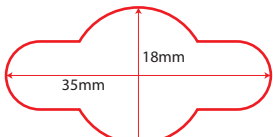

Geometric

M&S

Triangle

Calendar

Triangle v2

50mm x 20mm

76mm x 20mm

25mm Dia.

15mm Dia.

12mm Dia.

8mm Dia.

6mm Dia.

○ 2mm Pinhole

— 10mm Slit

⤿ 6mm Halfmoon

⬡ 3x2mm Pentagon