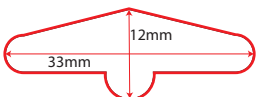

TRANSRAP

12mm x 4mm

50mm x 20mm

76mm x 20mm

25mm Dia.

15mm Dia.

12mm Dia.

8mm Dia.

6mm Dia.

○ 2mm Pinhole

— 10mm Slit

⤿ 6mm Halfmoon

⬡ 3x2mm Pentagon

88mm ea. side.
60°

15mm Wicket Holes

Registration Mark: