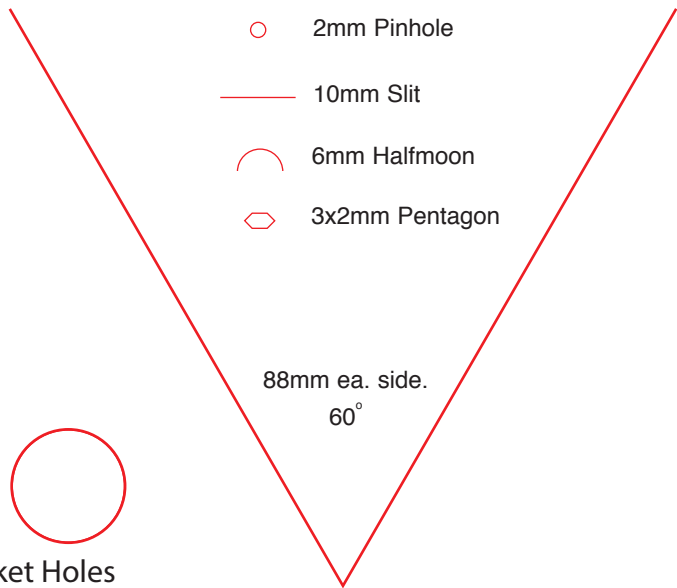

Geometric

M&S

Triangle

Calendar

Triangle v2

50mm x 20mm

76mm x 20mm

25mm Dia.

15mm Dia.

12mm Dia.

8mm Dia.

6mm Dia.

○ 2mm Pinhole

— 10mm Slit

⤿ 6mm Halfmoon

⬡ 3x2mm Pentagon

88mm ea. side.
60°

15mm Wicket Holes

Registration Mark:

Butterfly Vent

Hygiene Vent

Sealing Variants

Lateral Seal

Castellated Seal