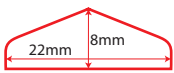

Geometric

M&S

Triangle

Calendar

Triangle v2

50mm x 20mm

76mm x 20mm

25mm Dia.

15mm Dia.

12mm Dia.

8mm Dia.

6mm Dia.

○ 2mm Pinhole

— 10mm Slit

⤿ 6mm Halfmoon

⬡ 3x2mm Pentagon