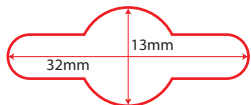

TRANSRAP

12mm x 4mm

Manicare

50mm x 20mm

76mm x 20mm

25mm Dia.

15mm Dia.

12mm Dia.

8mm Dia.

6mm Dia.

○ 2mm Pinhole

— 10mm Slit

⤿ 6mm Halfmoon

⬡ 3x2mm Pentagon

88mm ea. side.
60°

15mm Wicket Holes

Registration Mark: